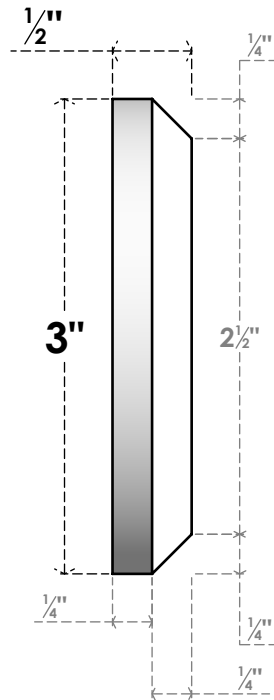

ROSP030X030X050GRY10

3"W X 3"H X 1/2"P STANDARD GRAYSON FLOWER ROSETTE WITH BEVELED EDGE, ARCHITECTURAL GRADE PVC

FRONT

SIDE

EKENA MILLWORK
2300 WEST MAIN ST.
CLARKSVILLE, TX 75426
TOLL FREE: 866-607-0453
WWW.EKENAMILLWORK.COM

NOTES

1. INSTALLATION TO BE COMPLETED IN ACCORDANCE WITH MANUFACTURER'S SPECIFICATIONS.
2. DRAWING MAY NOT BE TO SCALE
3. THIS DRAWING IS INTENDED FOR DESIGN AND PLANNING PURPOSES ONLY.
4. ALL INFORMATION CONTAINED HEREIN WAS CURRENT AT THE TIME OF DEVELOPMENT BUT MUST BE REVIEWED AND APPROVED BY THE PRODUCT MANUFACTURER TO BE CONSIDERED ACCURATE.
5. ARCHITECTURAL GRADE PVC PRODUCTS ARE MADE FROM EXPANDED CELLULAR PVC AND COME NATURALLY WHITE BUT MAY BE PAINTED