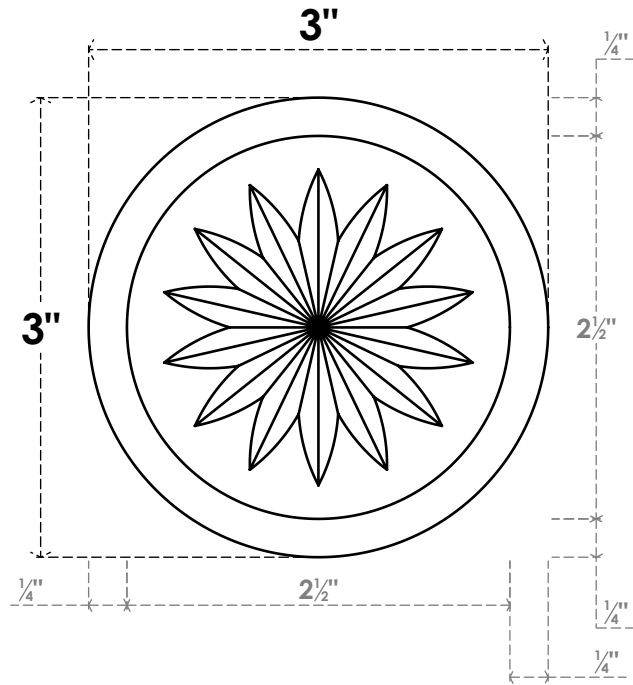

ROSP030X030X050GRY10

3"W X 3"H X 1/2"P STANDARD GRAYSON FLOWER ROSETTE WITH BEVELED EDGE, ARCHITECTURAL GRADE PVC

FRONT

SIDE

EKENA MILLWORK
2300 WEST MAIN ST.
CLARKSVILLE, TX 75426
TOLL FREE: 866-607-0453
WWW.EKENAMILLWORK.COM